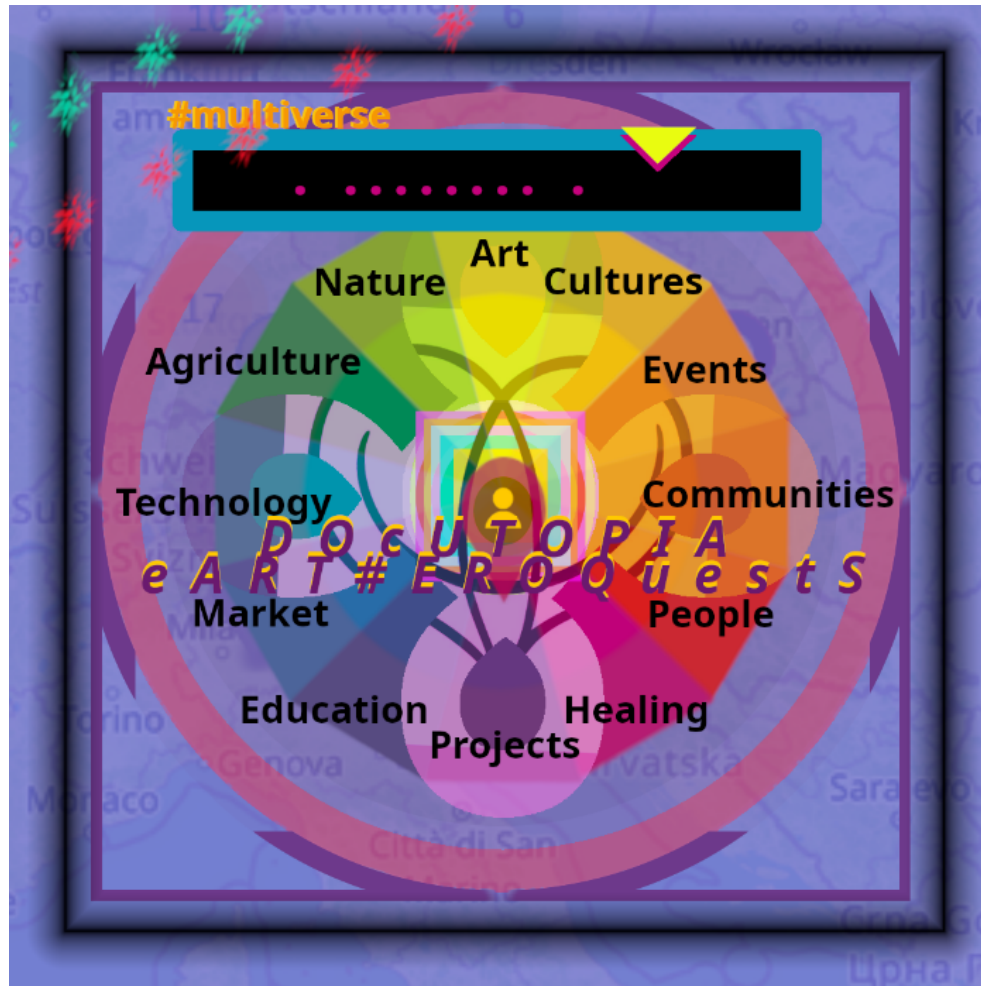

This is an invitation for you to be pArt of #docutopia's *multiverse; an interactive, eco-social, mapping-sculpture, upcoming game, feature film, market place and tool.

It gives multiple possibilities co-creating with artists and especially young people, to go from the meta- into the #multiverse, where offers and needs match directly on the map itself already today. You are able to cartographically do events, profiles and places; make them and yourself visible and self-editable. Please don't hesitate to add your pins onto this *subnatural, grass-root-artwork.

Try it's basic functions via docutopia.de and be a pArt of our beta-test version via next.docutopia.dehappy mApping!